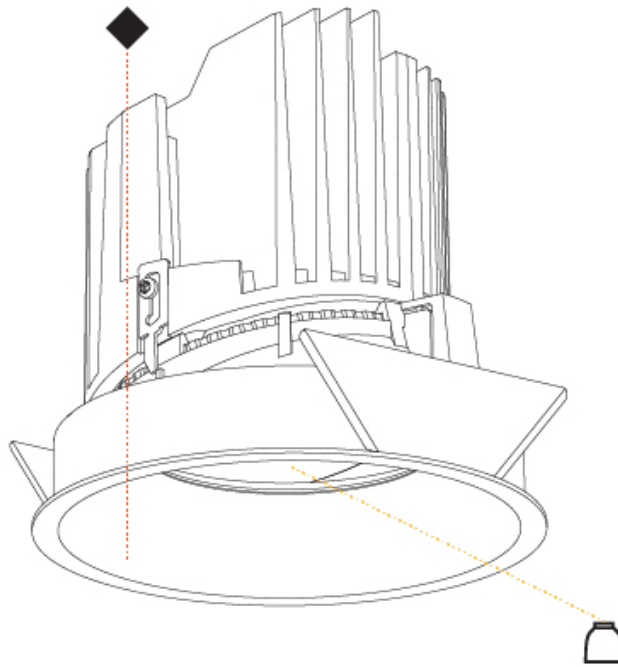

BIONIQ ROUND SEMI ADJUSTABLE RECESSED

A35296-

PROJECT _____

TYPE _____

SPECIFIER _____

QUANTITY _____

DATE _____

A